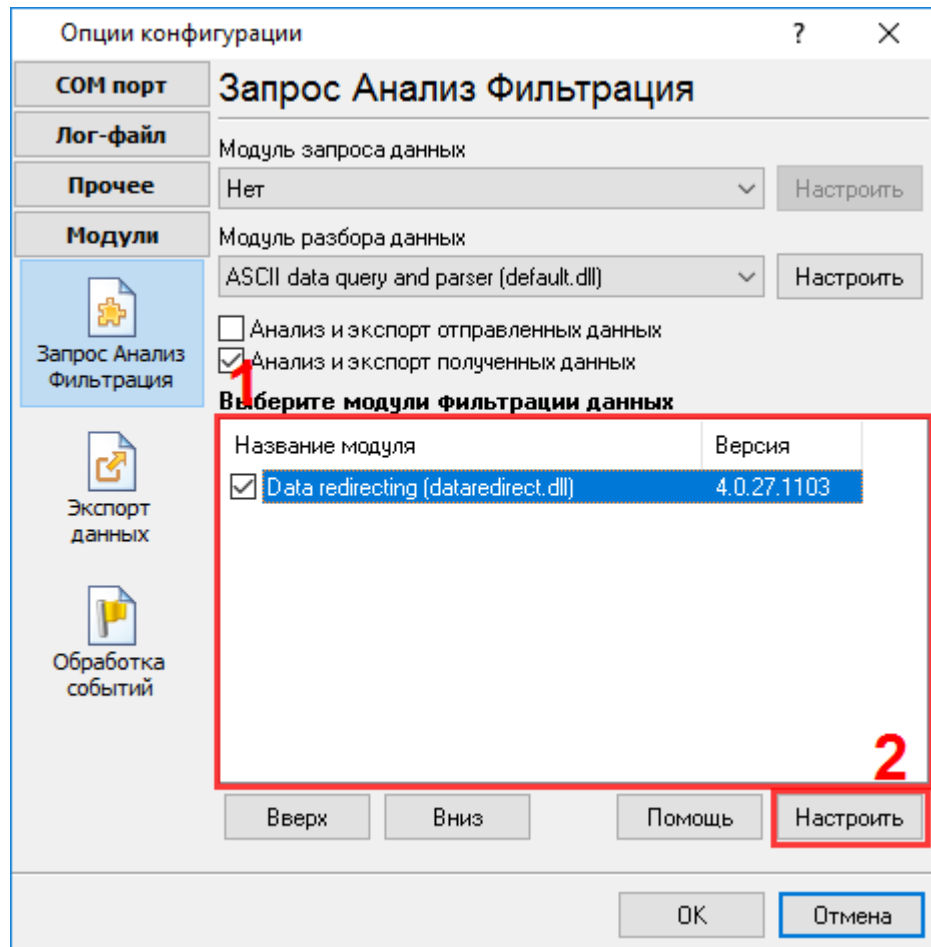

.1.

4

Plug-in -

Advanced Serial Data Logger