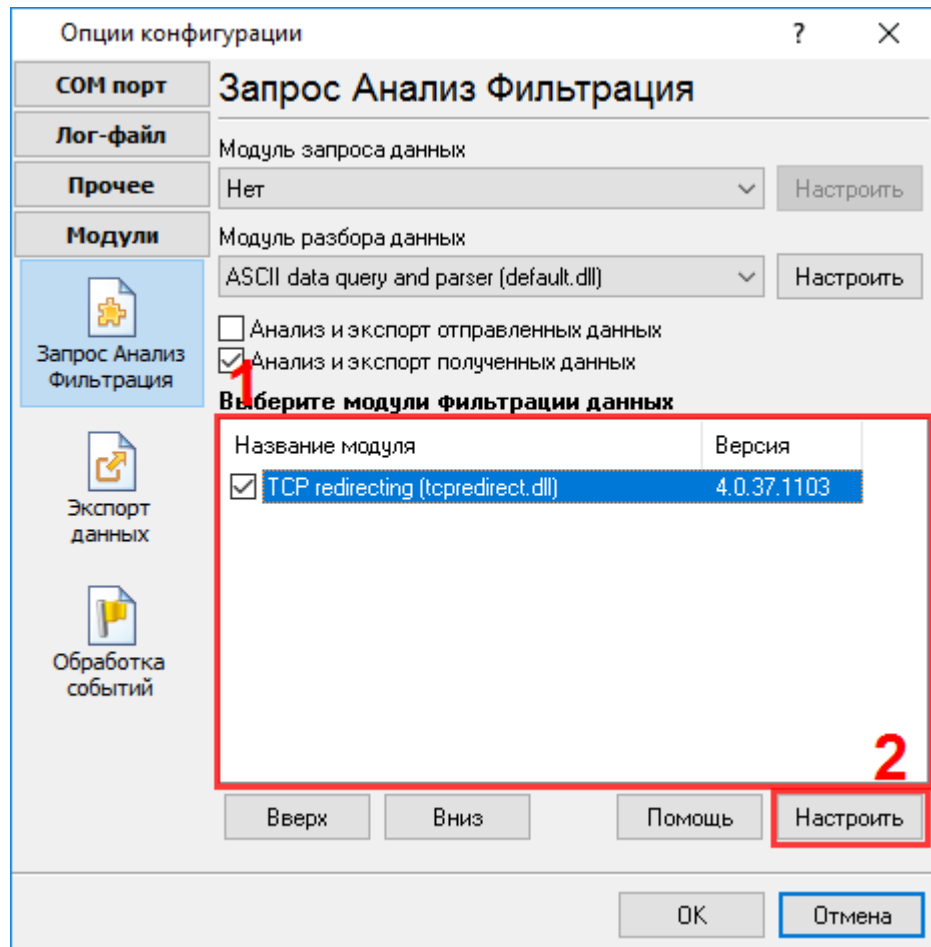

32-x 64-x

5 MB

(), Advanced Serial Data Logger.

3

TCP redirecting

1. (, Advanced Serial Data Logger), ;
2. ;
3. ,
4. Windows;
5. " " ;

. 1-2.

.1.