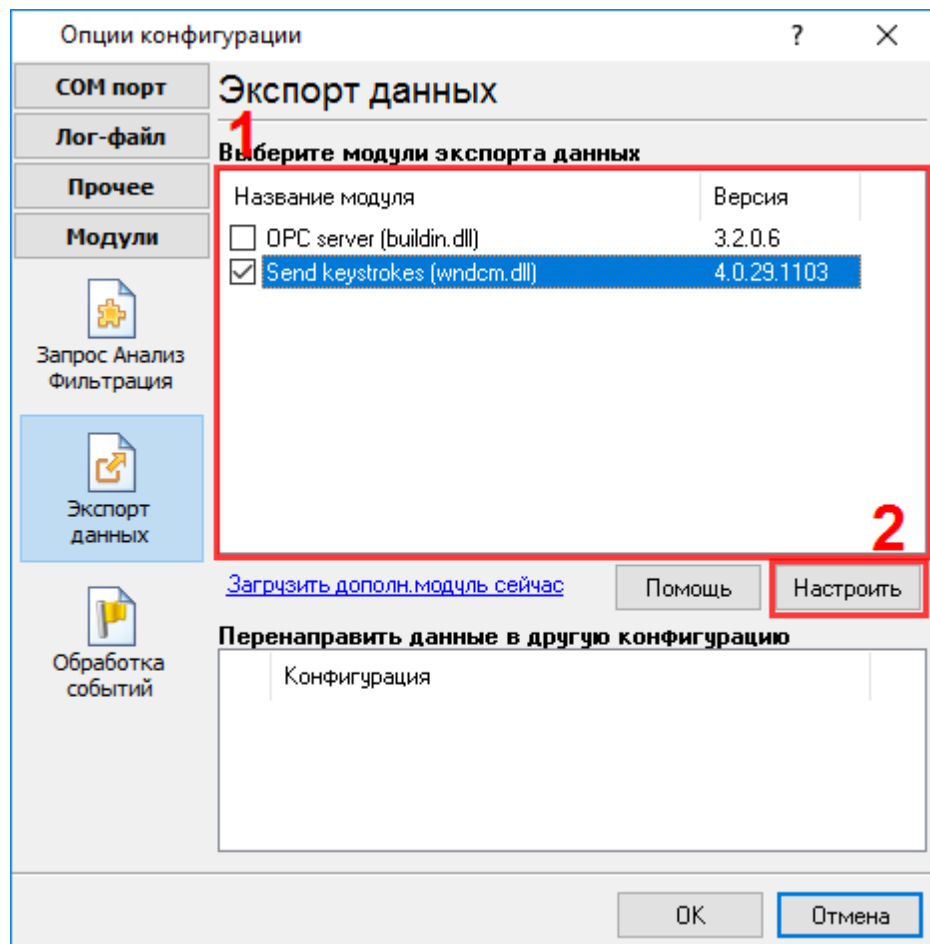

3 Send keystrokes

1. (, Advanced Serial Data Logger),
  2. ;
  3. ;
  4. Windows;
  5. " " ;
2. .1-2.
3. " " " - " "
4. " " " " "

.1.