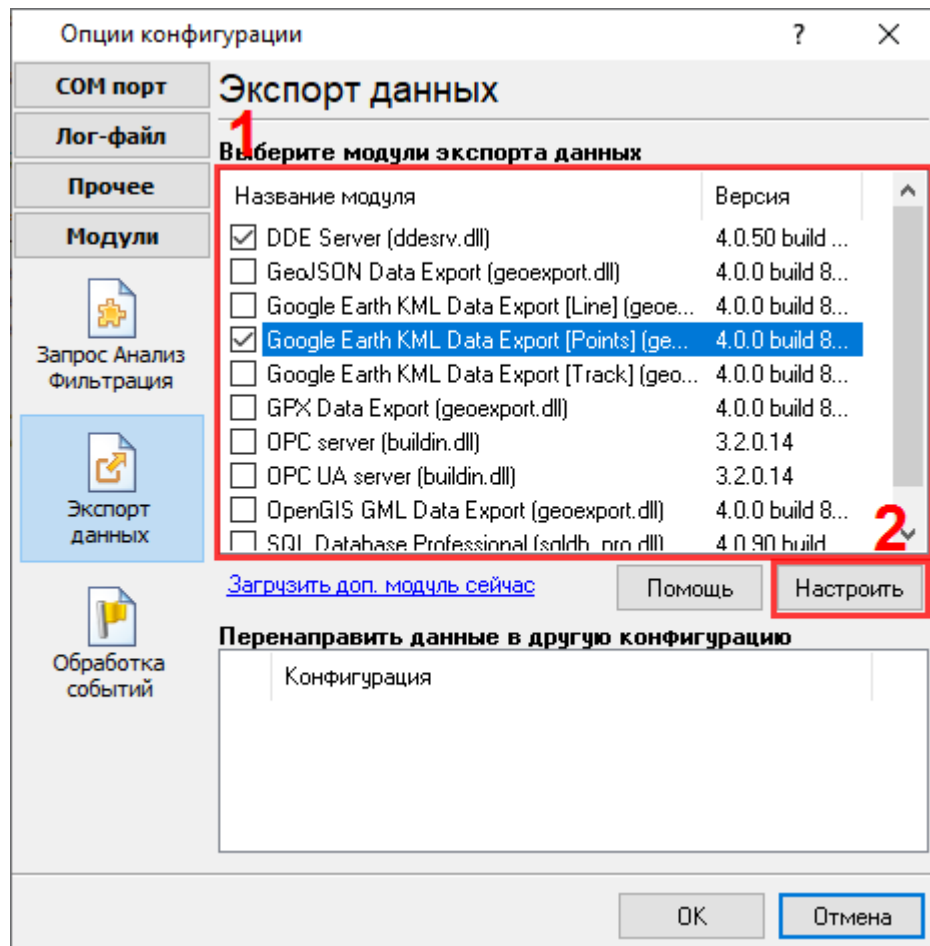

3 Geo Export

1. (, Advanced Serial Data Logger), ;
2. ;
3. Windows;
4. " " ;
5. " " ;

. 1-2.

. 1.