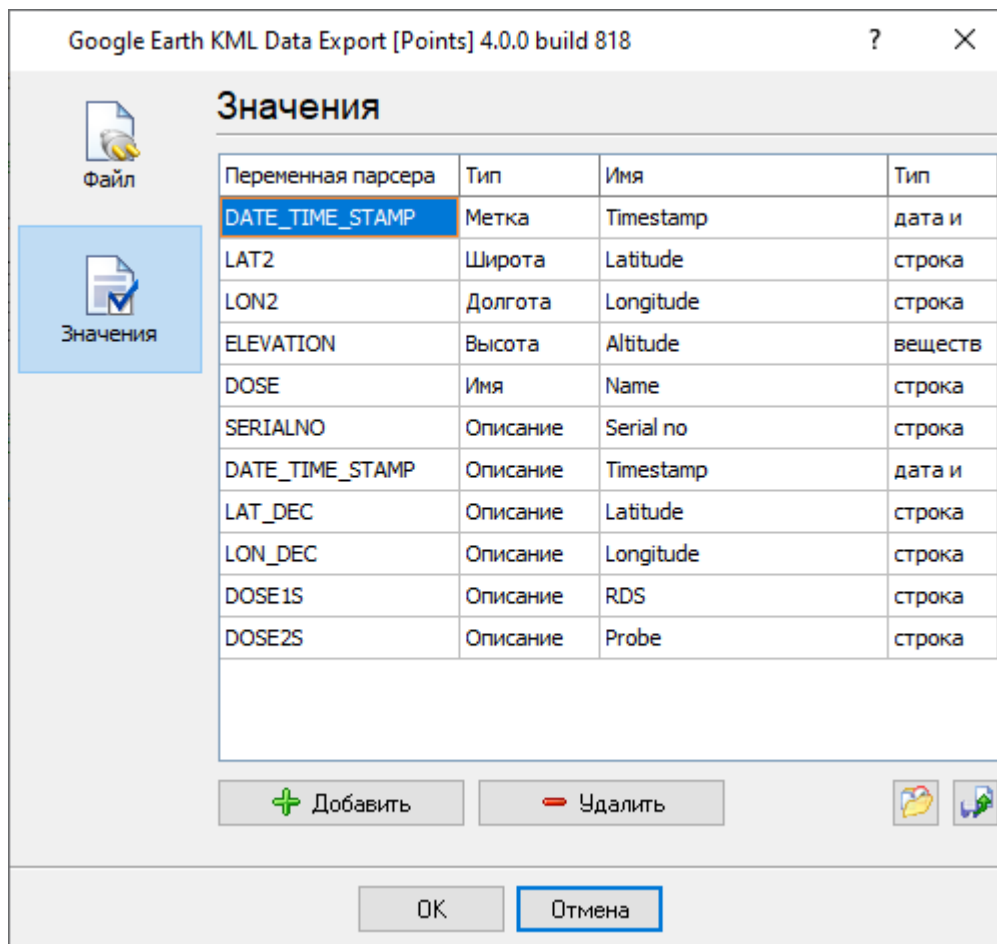

, Advanced Serial Data Logger
COM1,

COM2.

- Google Earth KML ()
- Google Earth KML ()
- Google Earth KML ()
- GeoJSON
- GPX
- OpenGIS GML

2

Geo Export

: Windows 2000 SP4

32-x 64-x

5 MB

(), Advanced Serial Data Logger.

3 Geo Export

1. (, Advanced Serial Data Logger), ;
2. ;
3. Windows;
4. " " ;
5. " " ;

. 1-2.

. 1.

4

Plug-in -

Advanced Serial Data Logger

5

.1.

(,)

- NMEA, 0183, 4322.058,N, 07948.483,W, 4322.058N 07948.483W. NMEA
- NMEA, 0183 4322.058 -7948.483. NMEA
- WGS-84.

" (. 2)

(*),

. 2.