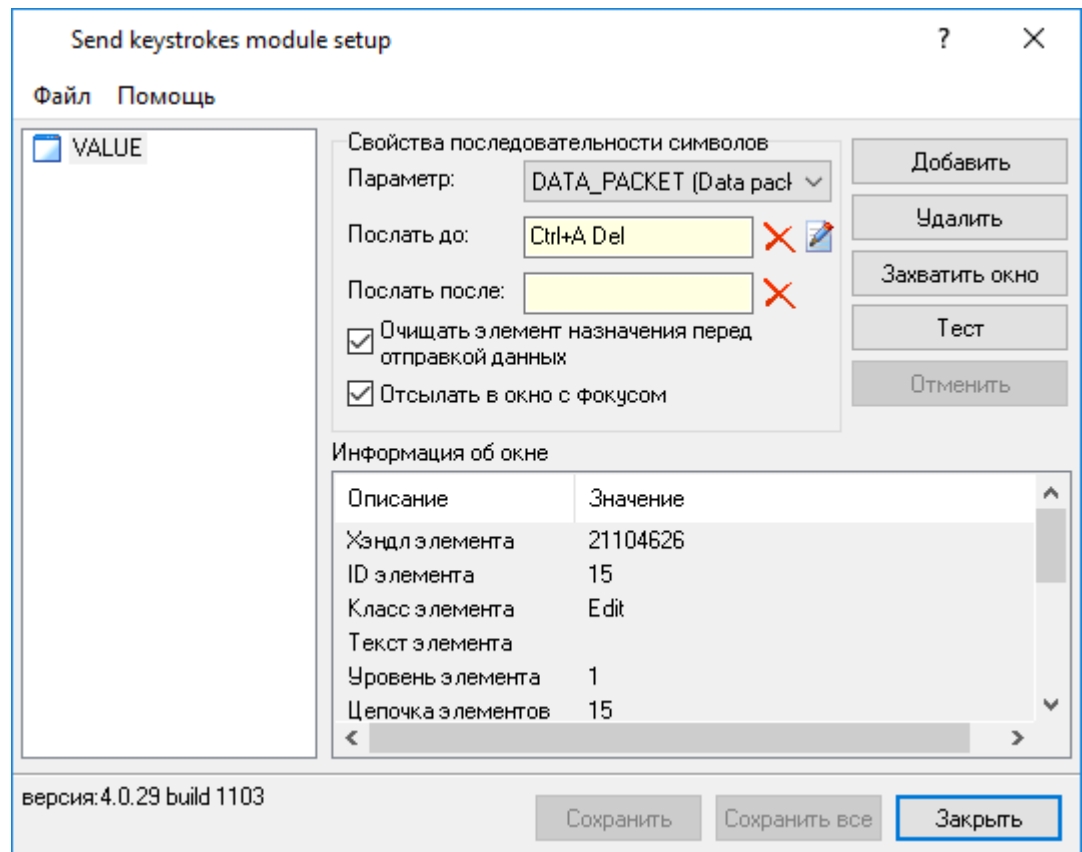

.

: 5 MB

.

(), Advanced Serial Data Logger.

3

Send keystrokes

1. (, Advanced Serial Data Logger), ;
2. ;
3. ,
Windows;

4.

5.

. 1-2.

. 1.

4

Plug-in -

Advanced Serial Data Logger

5

(, Advanced Serial Data Logger).

.1

"Enter".

-
-
-

Ctrl,

"Test data from Advanced Serial Data Logger"