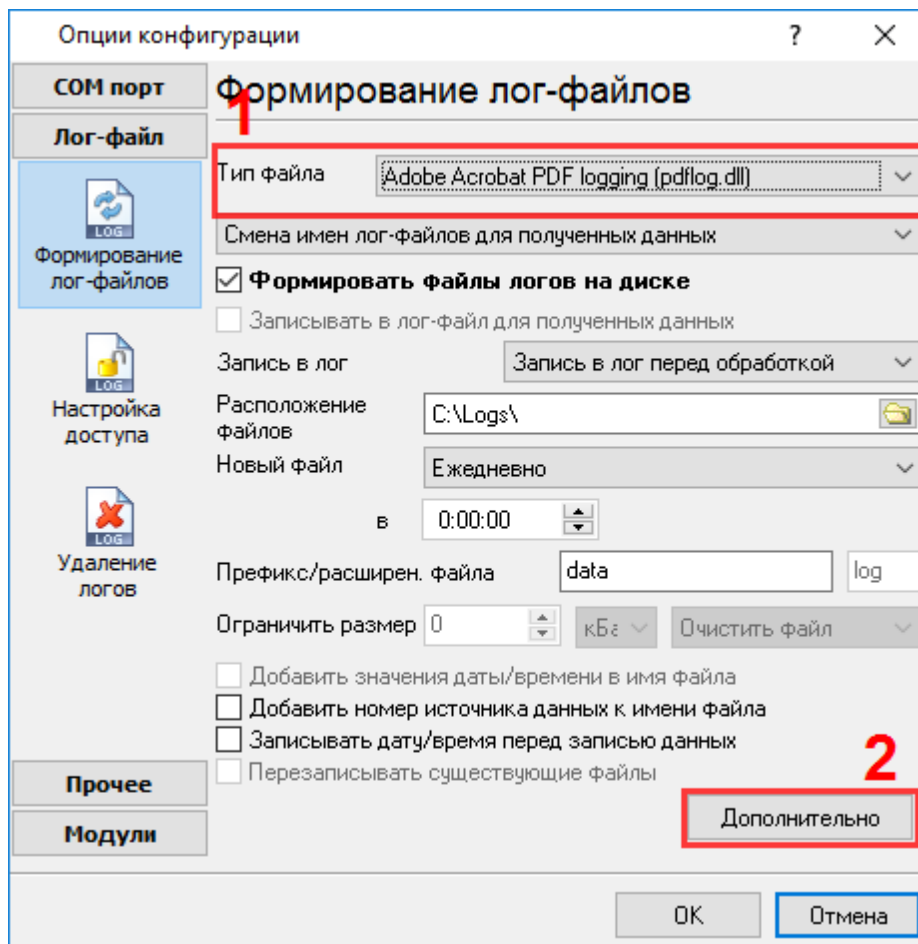

3 PDF/RTF logging

1. (, Advanced Serial Data Logger),
2. ;
3. ;
4. Windows;
5. " " ;

.1-2.

.1.