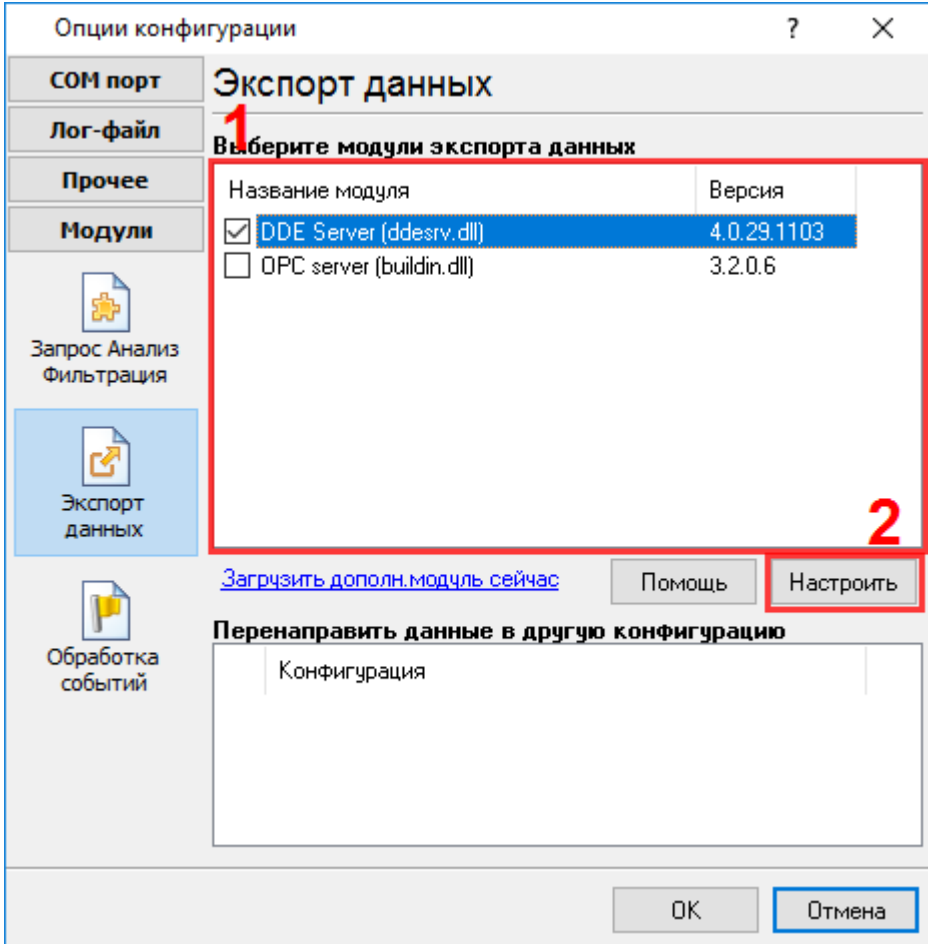

Advanced Serial Data Logger.

3

DDE

- 1. (, Advanced Serial Data Logger), ;
- 2. ;
- 3. ,
- 4. Windows;
- 5. " " ,

. 1-2.

" "

" " " " " "

" " " " " "